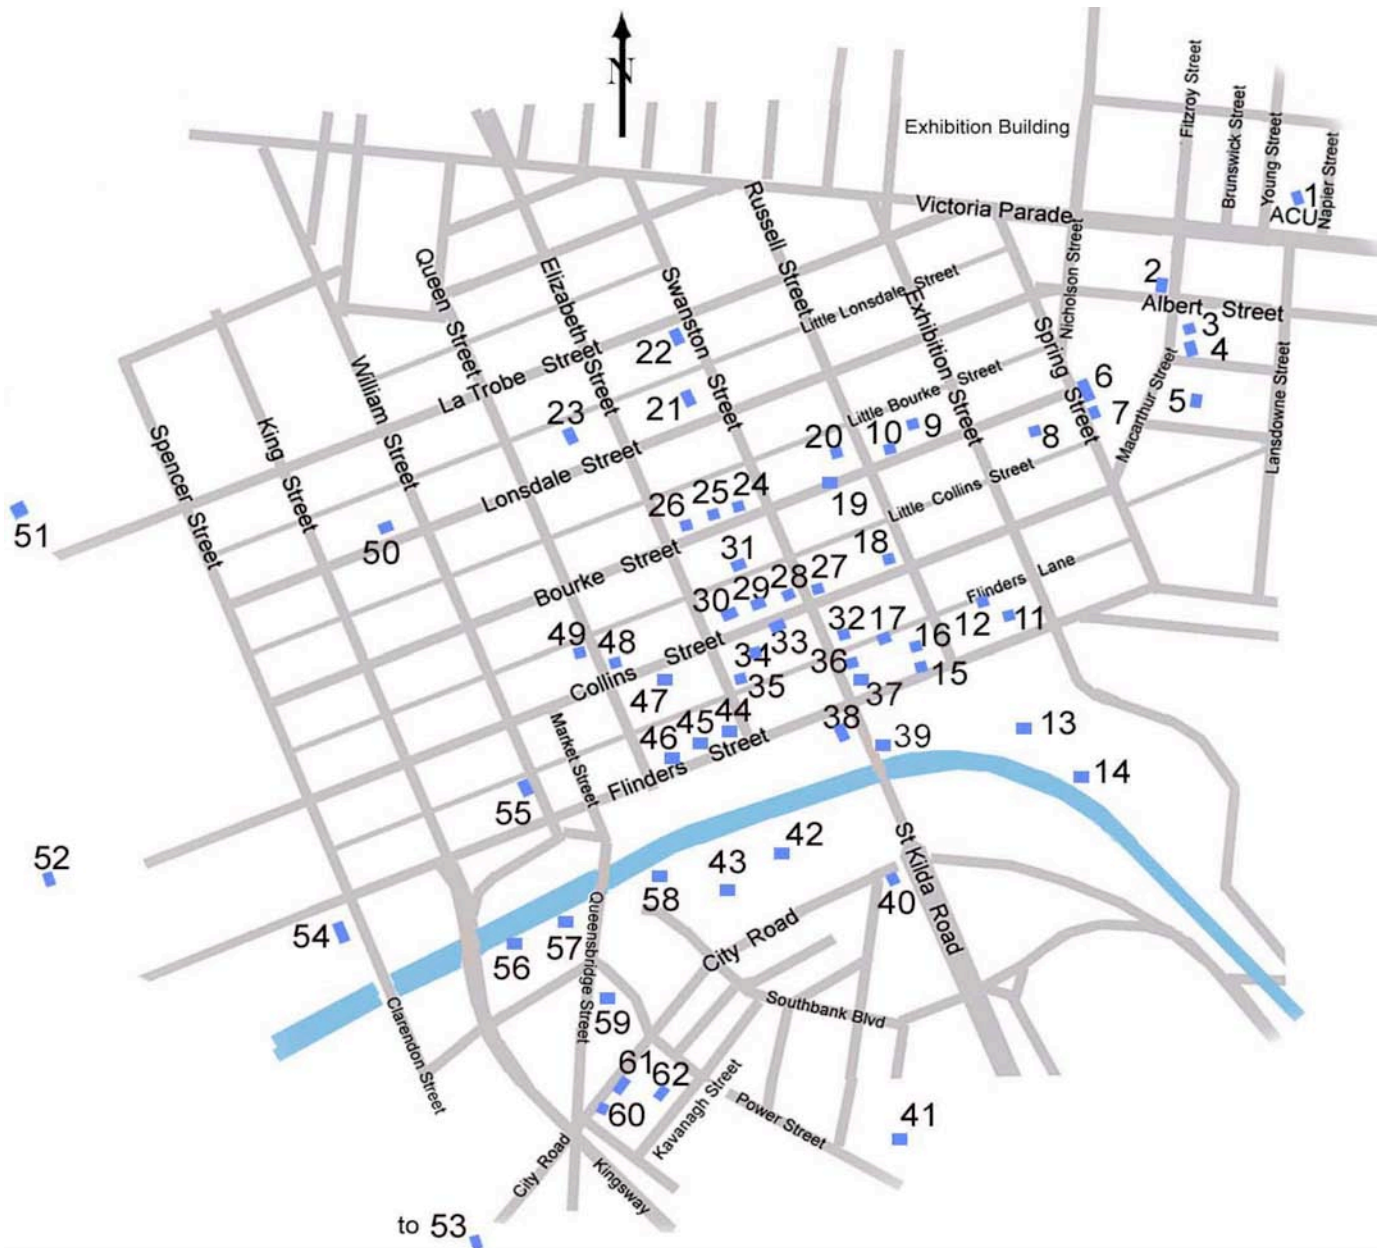

Map of Melbourne City Mosaics

1. ACU hallway floor mosaic, Glenn Romanis 2001
* Not really public
2. Metropolitan File Brigade HQ wall mosaic Harold Freedman (State Studio) "The legend of fire", smalti 1982
3. St Patrick's Cathedral sanctuary mosaics and floors smalti and ceramic 1900-
4. **Reconciliation** entrance pavement inlay of granite and brass Glenn Romanis and Megan Evans
5. Park Hyatt, poolside mosaic, Melbourne Mural Studio **Water Nymphs**, glass 1998, **Pool surrounds** – Tactile Mosaics, Rob DiVirgilia
* check with reception
6. Victorian Parliament Portico floors ceramic English- 1900- and interior 1879 Minton tiles
7. Steps of Parliament House, Megan Evans & Ray Thomas "Another View Walking Trail", smalti and ceramic 1996-
8. Space Invader Meyers Place
9. Space Invader Croft Alley
10. **Sunburst** - overhead mural and doorway floor mural sign.
11. Space Invader Duckboard Place
12. **Rosati Restaurant** – Harold Freedman and others sign and mosaic floors all currently covered, may appear again! 1986
13. **Art Play seat** - mixed media in oranges, 2010 Helen Bodycomb
14. **Angel** – painted ceramic sculpture. On the Yarra River (since 2002) 1988 Deborah Halpern
15. **Parrot** – plastic bead graffiti.
16. **MoVida** – painted and embossed tiles, just inside the door 2012 Unknown
17. Space Invader
18. Scott's Church foyer mosaic wall feature Alan Sumner, New Testament design, smalti 1963